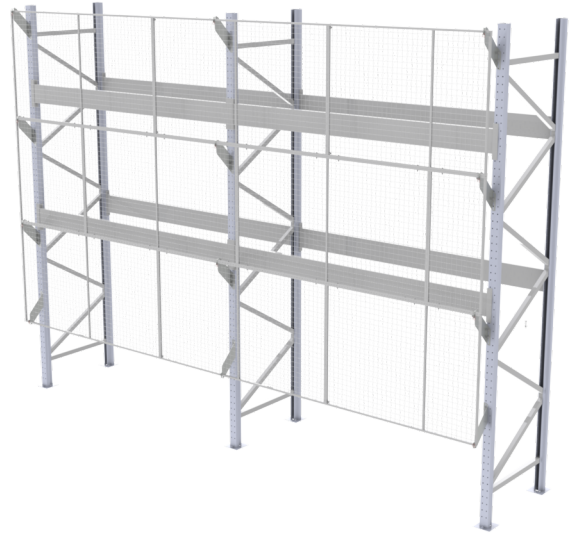

## Anti collapse system for pallettracking

The Musca Anti collapse system prevents any risk of overloading in high stacking situations. A system that is vital for secure stacking and loading. Musca Anti collapse system is available with different safety levels, all to your specific needs.

Bracket Musca and Ultima comes in many different levels of standoff to pallettrack from 0 to 300 mm.

Panels available are UR 300, UR 325 and UR 350

#### Panel options

Panel	Dimensions (mm)
UR300	Mesh size 50x100, tube 19x19, wire 2,5x2,5
UR350	Mesh size 50x50, tube 19x19, wire 2,5x2,5
UR325	Mesh size 25x25, tube 19x19, wire 2,5x2,5