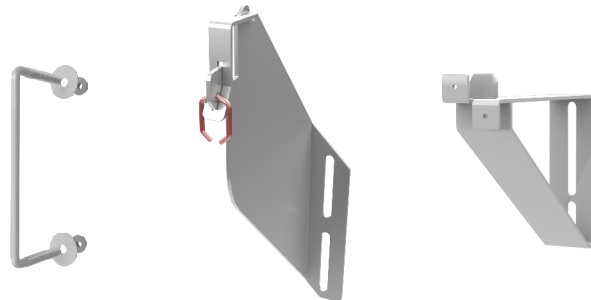

Ultima bracket

Bracket, standoff	Finish
Ultima 150 mm	RAL 7037
Ultima 210 mm	RAL 7037

ACCESSORIES

Kit Musca panel	Bolts, nuts and washers for 20 panels
Kit Musca bracket	10pcs of clamp 17x39 and fastening
Kit Musca high assembly	For screen that is heigher then racking
Cut profile	Various lengths to cut panels on site